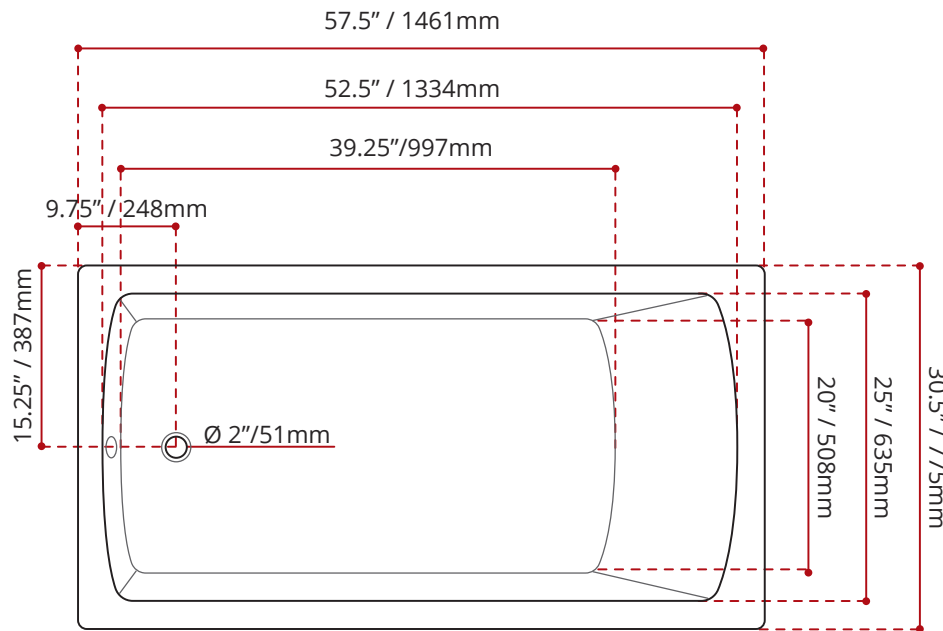

WHITE FINISH
MODEL No.
3911

BLACK FINISH	BISCUIT FINISH
MODEL No.	MODEL No.
3912	3913
COLOUR OPTIONS ARE MADE TO ORDER - NO REFUND - NO RETURN -	

DIMENSIONS	WATER DEPTH	CAPACITY
<ul style="list-style-type: none"> Length: 57.5" / 1461mm Width: 30.5" / 775mm Height: 20" / 508mm 	13.5" / 343mm Drain to overflow	46 gal. 174 litres of water

SHIPPING INFORMATION:	
<ul style="list-style-type: none"> Length: 62" / 1575mm Width: 34" / 864mm Height: 24" / 610mm 	<ul style="list-style-type: none"> Net Weight: 29 kg / 64 lbs Gross Weight: 35.8 kg / 79 lbs

DISCLAIMER: Measurements may vary ± 1/4" (Diagram Not to scale)

CUSTOMIZE YOUR TUB

ALL UPCHARGE OPTIONS ARE MADE TO ORDER - NO REFUND - NO RETURN -

AVAILABLE CUSTOMIZATION OPTIONS	MODEL No.
TEXTURED BOTTOM	C4