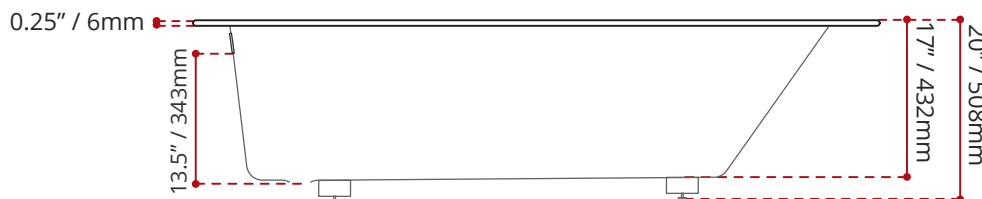

WHITE FINISH
MODEL No.
3911

BLACK FINISH	BISCUIT FINISH
MODEL No.	MODEL No.
3912	3913
COLOUR OPTIONS ARE MADE TO ORDER - NO REFUND - NO RETURN -	

DIMENSIONS	WATER DEPTH	CAPACITY
<ul style="list-style-type: none"> Length: 57.5" / 1461mm Width: 30.5" / 775mm Height: 20" / 508mm 	13.5" / 343mm Drain to overflow	46 gal. 174 litres of water

SHIPPING INFORMATION:	
<ul style="list-style-type: none"> Length: 62" / 1575mm Width: 34" / 864mm Height: 24" / 610mm 	<ul style="list-style-type: none"> Net Weight: 29 kg / 64 lbs Gross Weight: 35.8 kg / 79 lbs